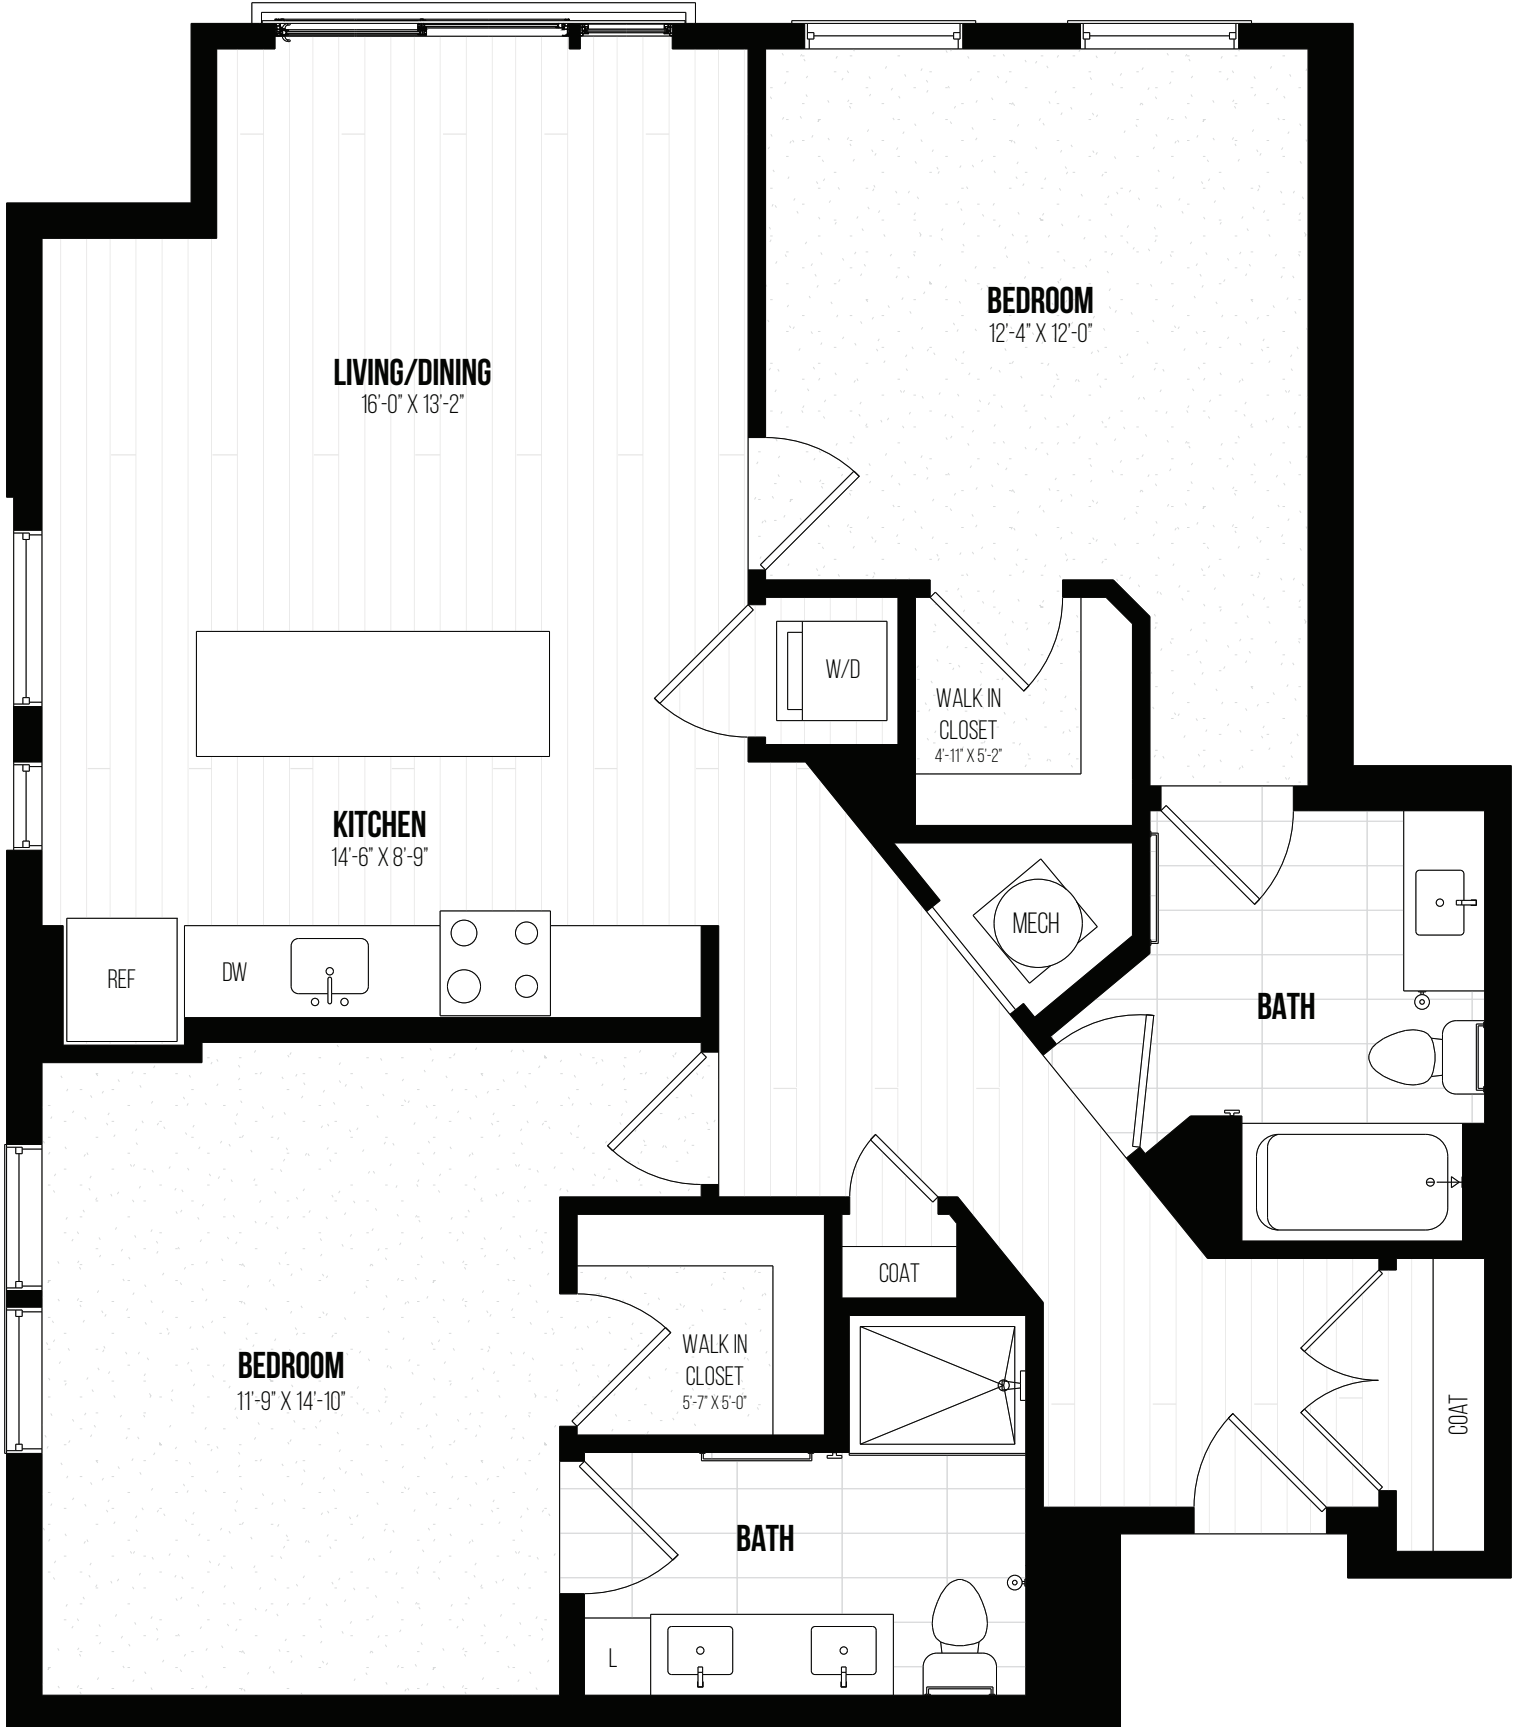

JULIET BALCONY

LIVING/DINING
16'-0" X 13'-2"

KITCHEN
14'-6" X 8'-9"

BEDROOM
12'-4" X 12'-0"

BEDROOM
11'-9" X 14'-10"

BATH

BATH

W/D

WALK IN
CLOSET
4'-11" X 5'-2"

MECH

COAT

WALK IN
CLOSET
5'-7" X 5'-0"

COAT

L