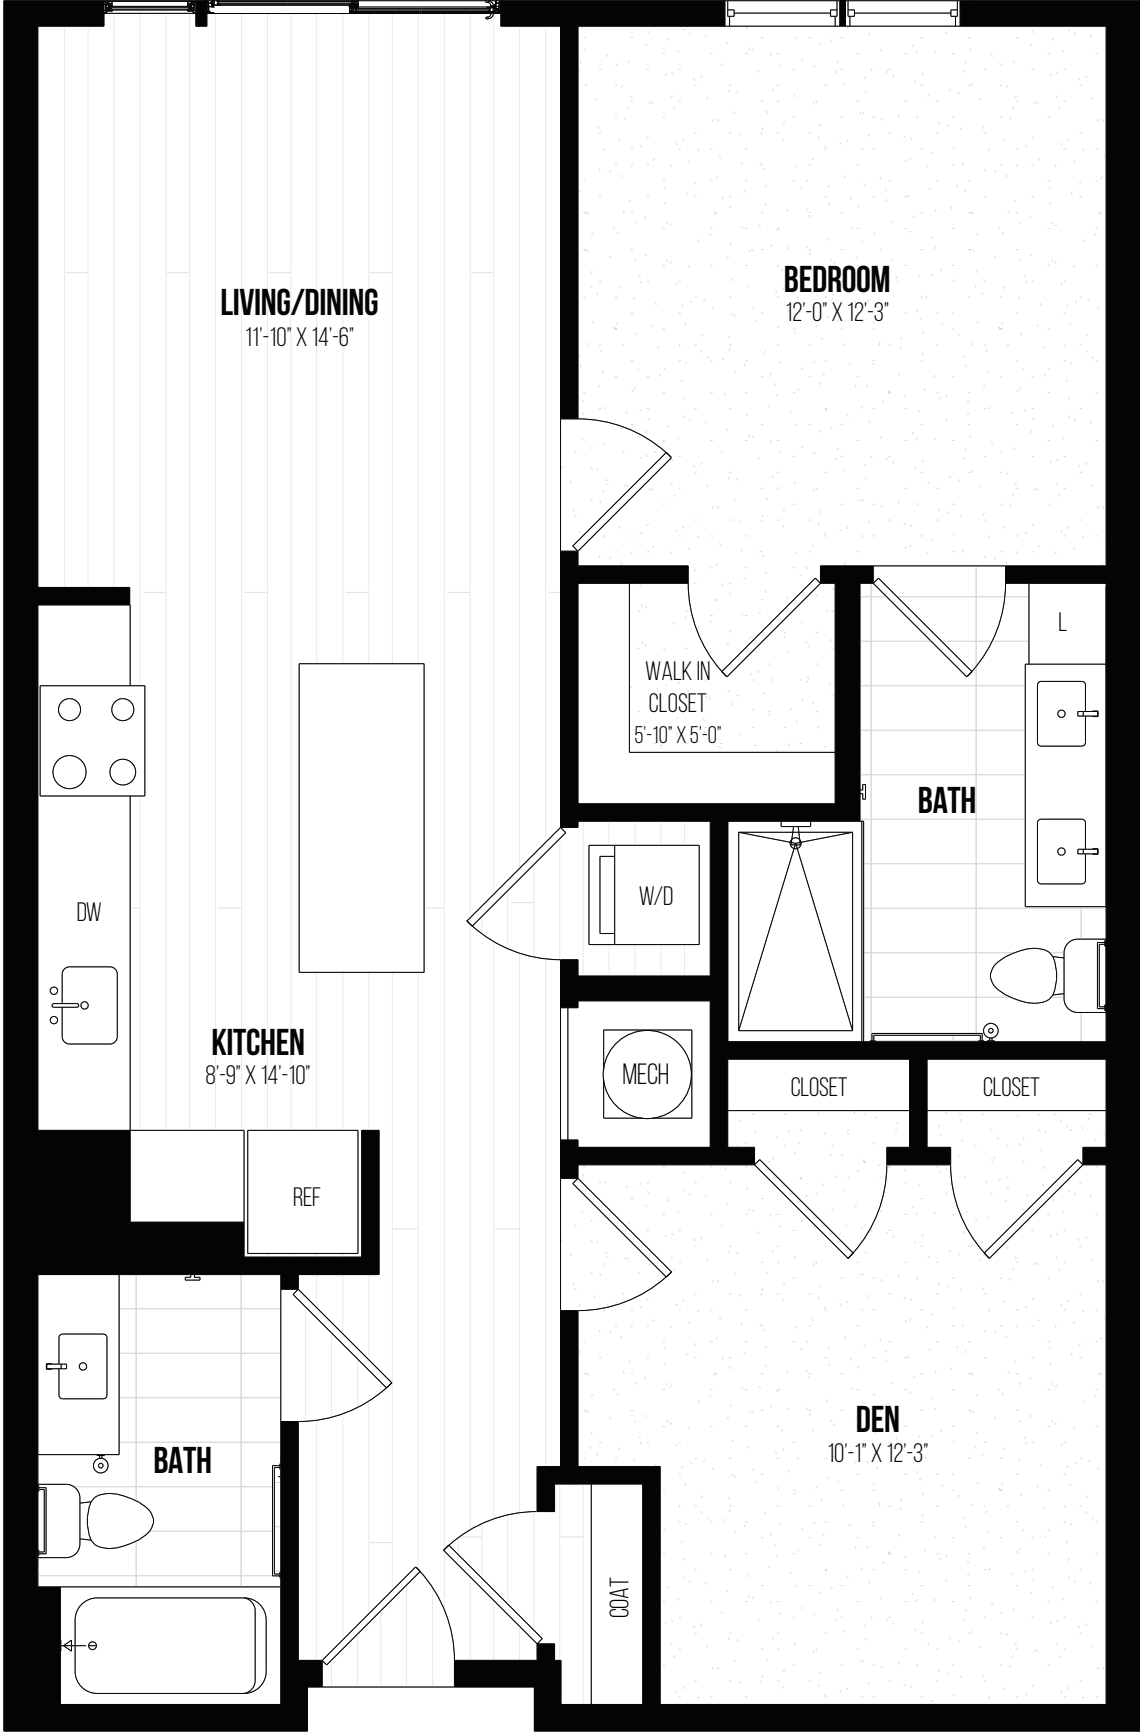

BALCONY

LIVING/DINING
11'-10" X 14'-6"

BEDROOM
12'-0" X 12'-3"

KITCHEN
8'-9" X 14'-10"

BATH

BATH

DEN
10'-1" X 12'-3"

WALK IN
CLOSET
5'-10" X 5'-0"

W/D

MECH

CLOSET

CLOSET

COAT

REF

DW

L